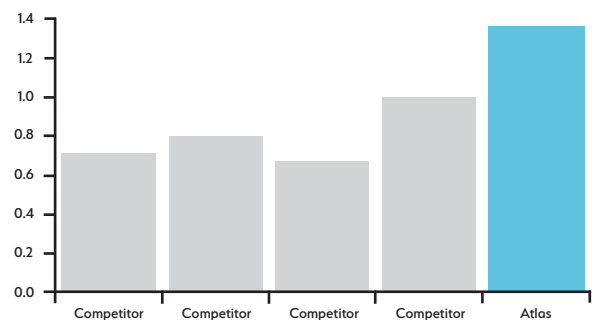

Kn/m2 (Wind and Snowloading Values)