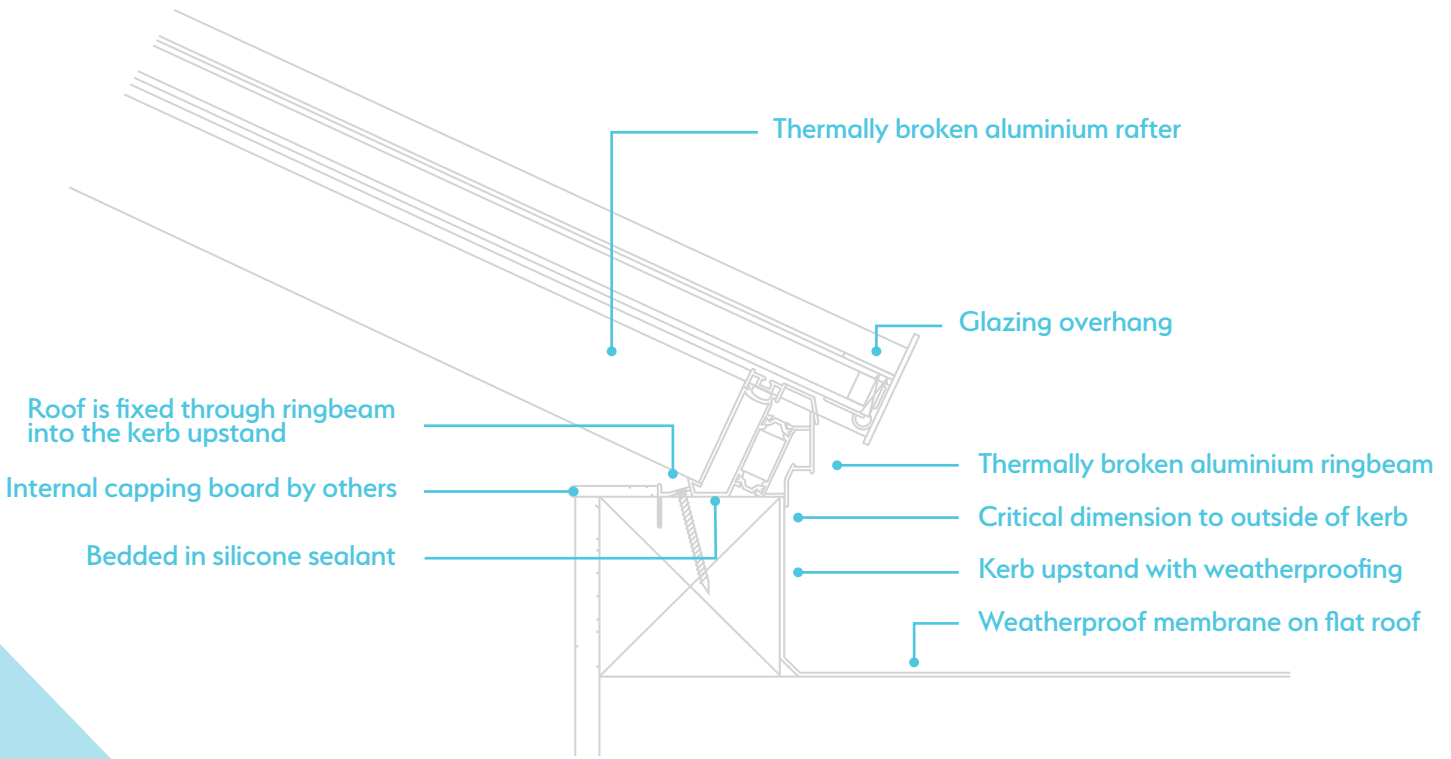

SUBTLE & STYLISH

Low Sight Lines Externally

From the outside, Atlas Aluminium's subtle design of rafter external caps and sleek ridge sets them apart from the bulky, conventional T-bar caps and ridges typically used by competitors.

LANTERN KERB DETAIL

SIGHT LINE MEASUREMENTS

70%
SLIMMER

TAKE A
CLOSER
LOOK

40 mm

Clean sight lines internally and
low sight lines externally
More sky!

NO
CHUNKY
COVERS

Sharp lines inside and
low sight lines outside