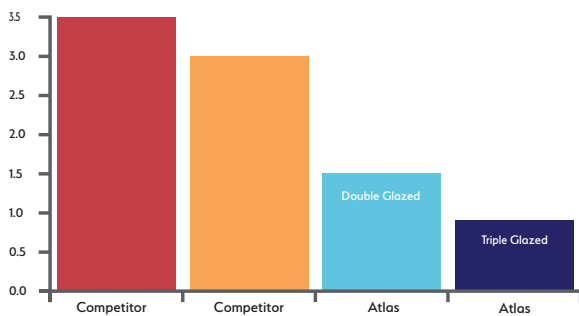

Twice as Efficient

U Values of Rafters of Leading Conservatory Manufacturers (W/m2K)

Key Benefits

With thermal insulation performance that's twice as good as the competition, enjoy:

- Comfortable, year-round room use
- Reduced risk of condensation
- Lower heating and air conditioning bills