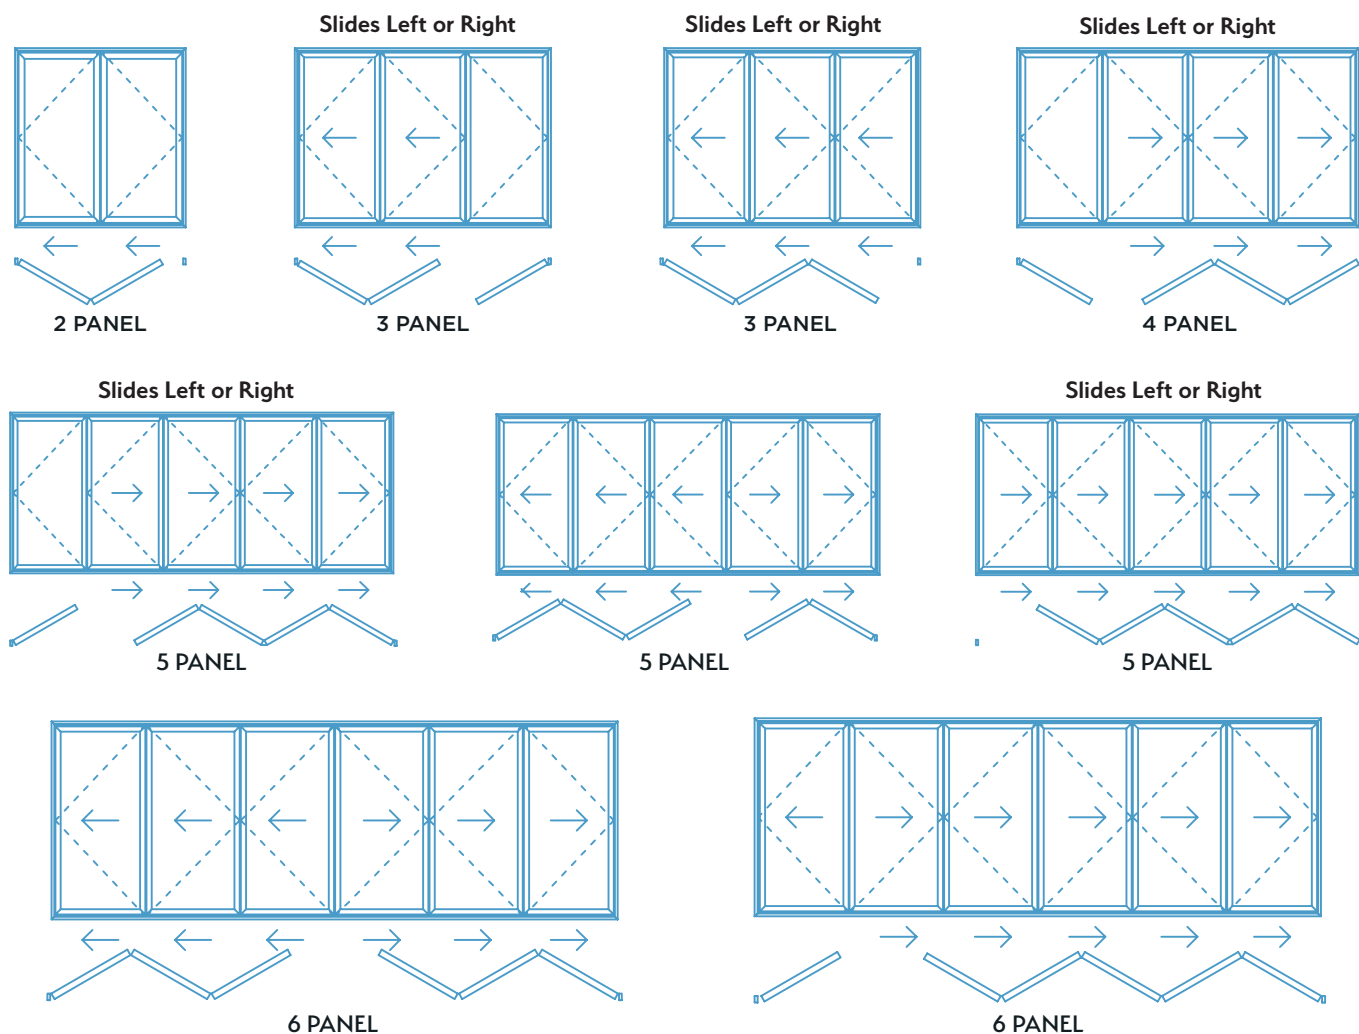

Featuring Smart's New Quick-Glaze Bead

The Visofold 1000 Slim's new Quick-Glaze Bead, with its integrated gasket, can be easily tapped in on site - eliminating the need for a wedge gasket. This makes the installation and glazing process faster, simpler, and more cost-effective for installers.

BI-FOLD DOOR MAX SIZES Max height 2.5m and max weight 100kg per leaf. Chart is for guidance and dependant on glass specifications.

| Widths | 1.5m | 1.8m | 2.3m | 2.5m | 3.0m | 3.3m | 3.6m | 3.7m | 3.9m | 4.3m | 4.9m | 5.0m | 5.4m | 5.8m | 6.0m | 6.6m | 7.3m | 7.5m | 7.8m | 8.5m |
|--------|--------|---------|--------|---------|--------|---------|------|--------|---------|--------|---------|--------|---------|------|------|------|------|------|------|------|
| 2 Door | Narrow | Optimum | Wide | Wide | | | | | | | | | | | | | | | | |
| 3 Door | | | Narrow | Optimum | Wide | | | | | | | | | | | | | | | |
| 4 Door | | | | | Narrow | Optimum | Wide | | | | | | | | | | | | | |
| 5 Door | | | | | | | | Narrow | Optimum | Wide | | | | | | | | | | |
| 6 Door | | | | | | | | | | Narrow | Optimum | Wide | | | | | | | | |
| 7 Door | | | | | | | | | | | | Narrow | Optimum | Wide | | | | | | |